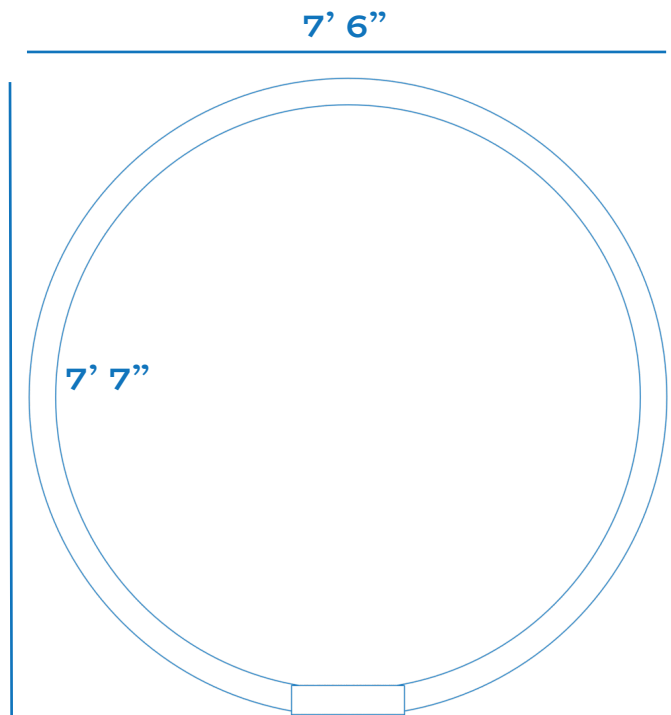

# WATER LOOPS

**MATERIALS**  
**STAINLESS STEEL**

**PAINT**  
**HIGH GLOSS**  
**UV TREATED**

**POUNDS PER SQUARE INCH**  
**MINIMUM 10 PSI**

**WATER USAGE**  
**7-15 GPM**

WATER LOOPS are amazingly awesome and we love to build them in series of twos, threes, fours or even fives. Our Water Loops are of the highest grade quality and will last you a very long time. We don't use any PVC piping because it lacks the durability and dependability for your structures and investment. Our custom design team will bring your ideas together and help them become real life. We love the incorporation of Water Loops because it leaves any kids imagination to interpretation. It could be a worm hole, a tunnel or even a portal too another play-land.