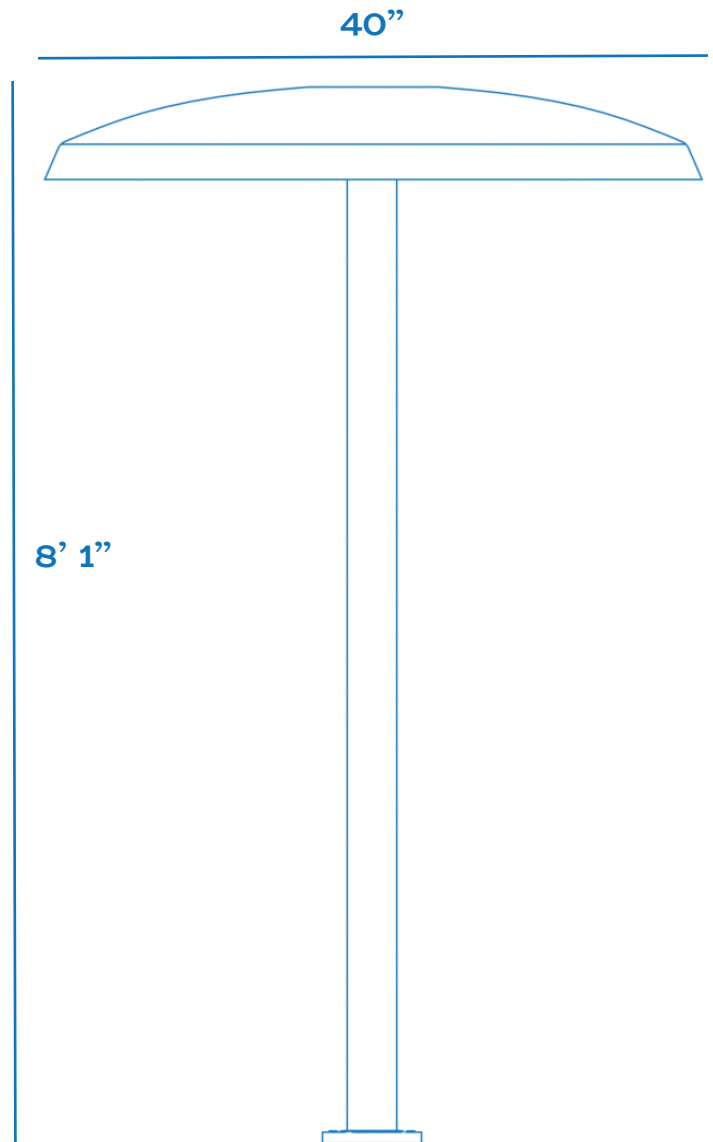

UMBRELLAS

MATERIALS
STAINLESS STEEL
FIBERGLASS

PAINT
HIGH GLOSS
UV TREATED

POUNDS PER SQUARE INCH
MINIMUM 5 PSI

WATER USAGE
10-25 GPM

All of our UMBRELLAS can be designed with custom colors to fit into any theme or color scheme that you may have going. There are some people who love to mix and match while others like to keep everything with solid colors. Whatever you decide just know that your choices will be the best for you and your project. Others may not like it, but you will love it because it's you.

Umbrellas will be a great addition to your splash pad. They can be any height that you'd like with the variations of colors, so really they can be any type of umbrella that you desire.