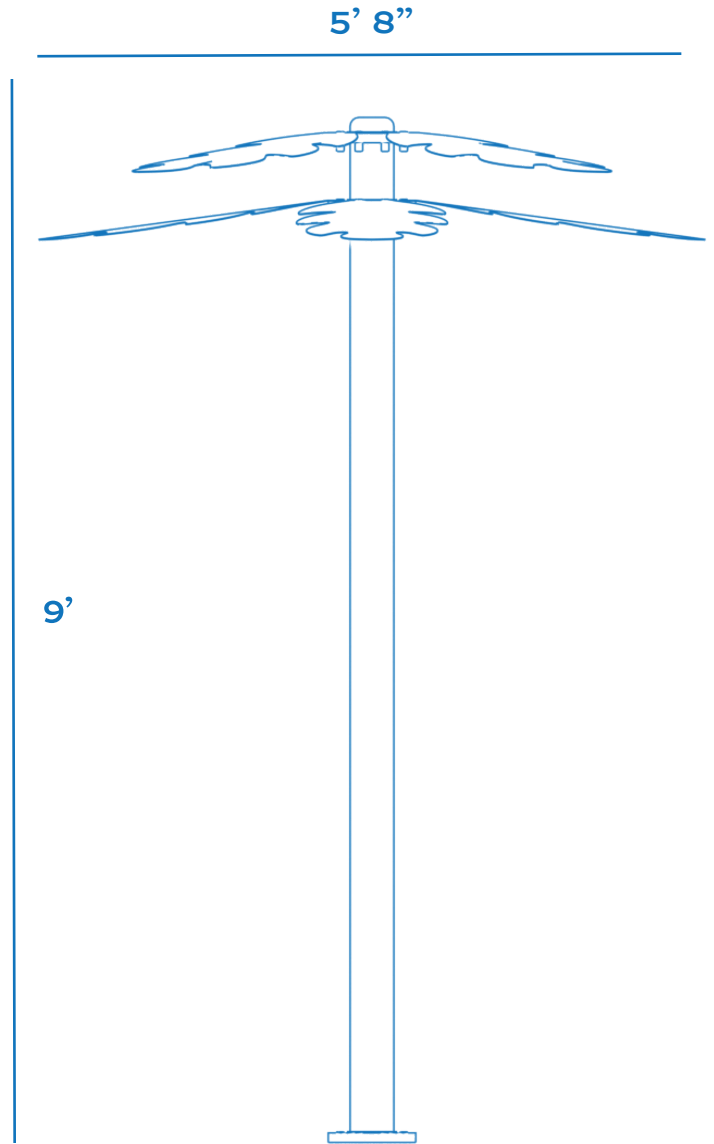

PALM TREES

MATERIALS
STAINLESS STEEL
ALUMINUM

PAINT
HIGH GLOSS
UV TREATED

POUNDS PER SQUARE INCH
MINIMUM 10 PSI

WATER USAGE
7-12 GPM

PALM TREES for splash pads are the way to go. If you live on the main land aka the other 48 states, it's not too often that we get to enjoy the look and feel of what palm trees can do for us. So, we are bringing these awesome Palm Trees to a business, park or home near you. The Palm Trees can be made to match your needs and desires. We can make these really short or really tall, and overall, a great fit for your next project. Don't waste your time and money on a real tree because it may die, and then you'll have to buy a new one. However, just buy one of ours along with our splash pad and you will constantly have a great palm tree that you can look at and play under forever. The water play features that you can put on any splash pad will make it look amazing!