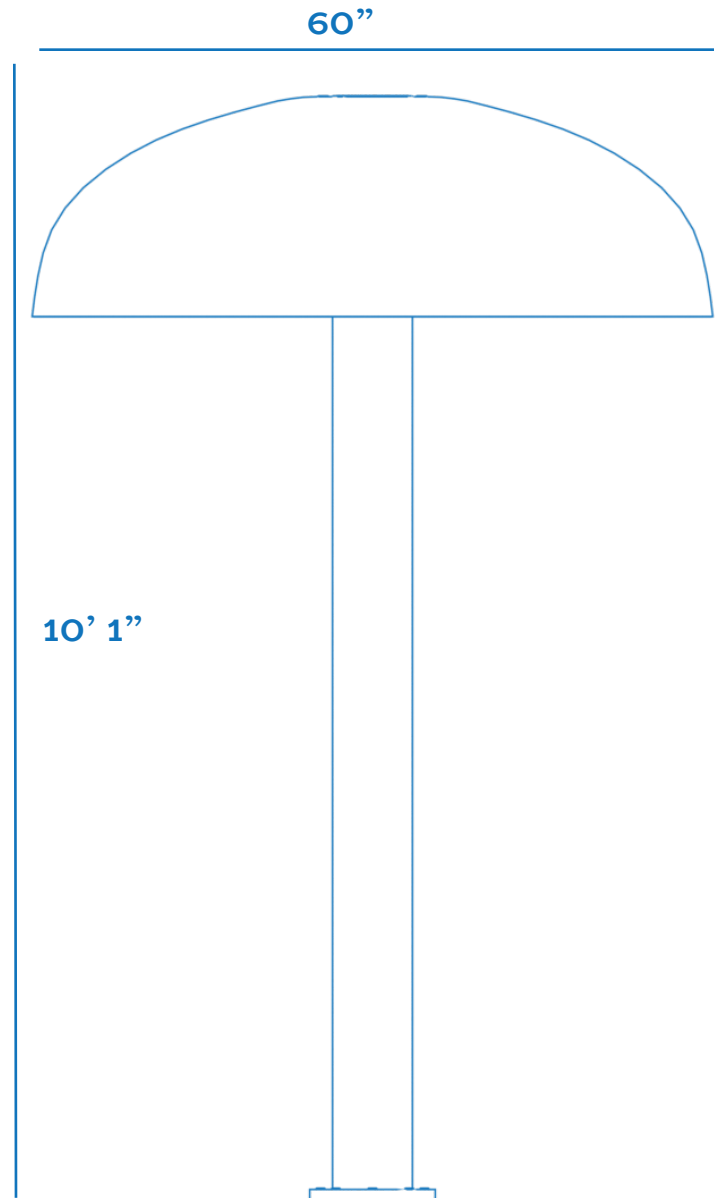

MUSHROOMS

60" TALL

MATERIALS

STAINLESS STEEL
FIBERGLASS

PAINT

HIGH GLOSS
UV TREATED

POUNDS PER SQUARE INCH

MINIMUM 5 PSI

WATER USAGE

18-35 GPM

Who doesn't want to stand under a room with no walls. That's right, we have rooms without walls, and we call them MUSHROOMS. You can stand, dance and play under these while water rushes down the sides. If you time your placement, you can even stand under these without ever getting wet. Not that we recommend such use, it can be done. We recommend adding a variety of our water play features to your splash pad or spray park because the more you have, the more fun everyone will have. Don't limit the possibilities you can create because the more you have the better it is