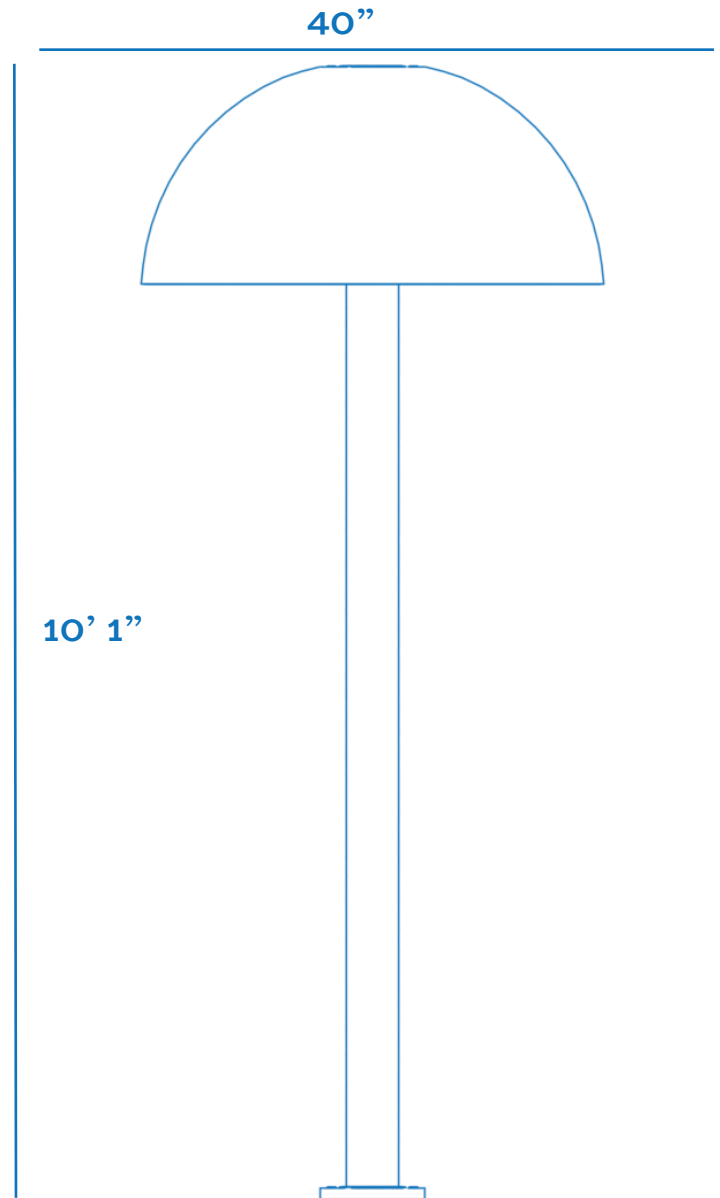

MUSHROOMS

40" TALL

MATERIALS

STAINLESS STEEL
FIBERGLASS

PAINT

HIGH GLOSS
UV TREATED

POUNDS PER SQUARE INCH
MINIMUM 5 PSI

WATER USAGE

10-15 GPM

Who doesn't want to stand under a room with no walls. That's right, we have rooms without walls, and we call them MUSHROOMS. You can stand, dance and play under these while water rushes down the sides. If you time your placement, you can even stand under these without ever getting wet. Not that we recommend such use, it can be done. We recommend adding a variety of our water play features to your splash pad or spray park because the more you have, the more fun everyone will have. Don't limit the possibilities you can create because the more you have the better it is