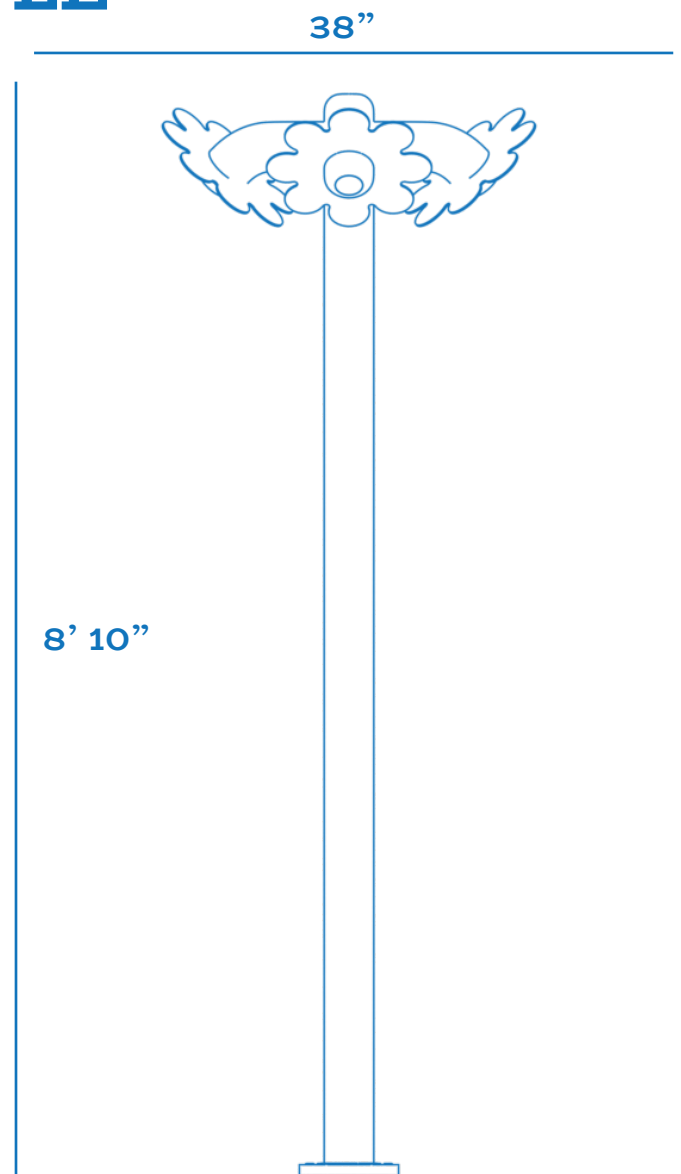

FLOWER SHOWERS

TRIPLE

MATERIALS
STAINLESS STEEL
ACRYLICS

PAINT
HIGH GLOSS
UV TREATED

POUNDS PER SQUARE INCH
MINIMUM 5 PSI

WATER USAGE
10-35 GPM

Unlike our dumping buckets, these FLOWER SHOWERS are a great way to refresh yourself without the onslaught of water encompassing your body. They are a delightful feature to add to any splash pad built by us because they are calm and collective. Flower Showers are fun features because of the ability to mix and match the numerous colors. Black and yellow, green and blue, purple and red, are just to name a few that you can pick from. Our Flower Showers are some of the best features to add to your water play features because they add the small contrast of usability than our different other options.