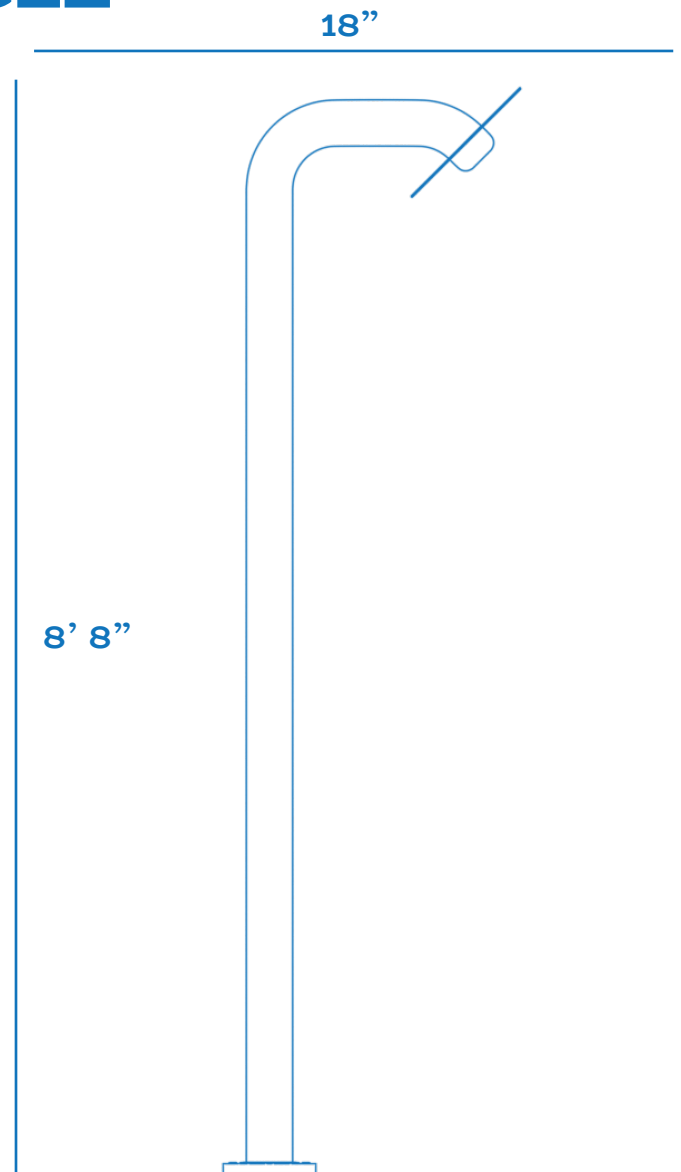

FLOWER SHOWERS

SINGLE

MATERIALS
STAINLESS STEEL
ACRYLICS

PAINT
HIGH GLOSS
UV TREATED

POUNDS PER SQUARE INCH
MINIMUM 5 PSI

WATER USAGE
10-40 GPM

Unlike our dumping buckets, these FLOWER SHOWERS are a great way to refresh yourself without the onslaught of water encompassing your body. They are a delightful feature to add to any splash pad built by us because they are calm and collective. Flower Showers are fun features because of the ability to mix and match the numerous colors. Black and yellow, green and blue, purple and red, are just to name a few that you can pick from. Our Flower Showers are some of the best features to add to your water play features because they add the small contrast of usability than our different other options.