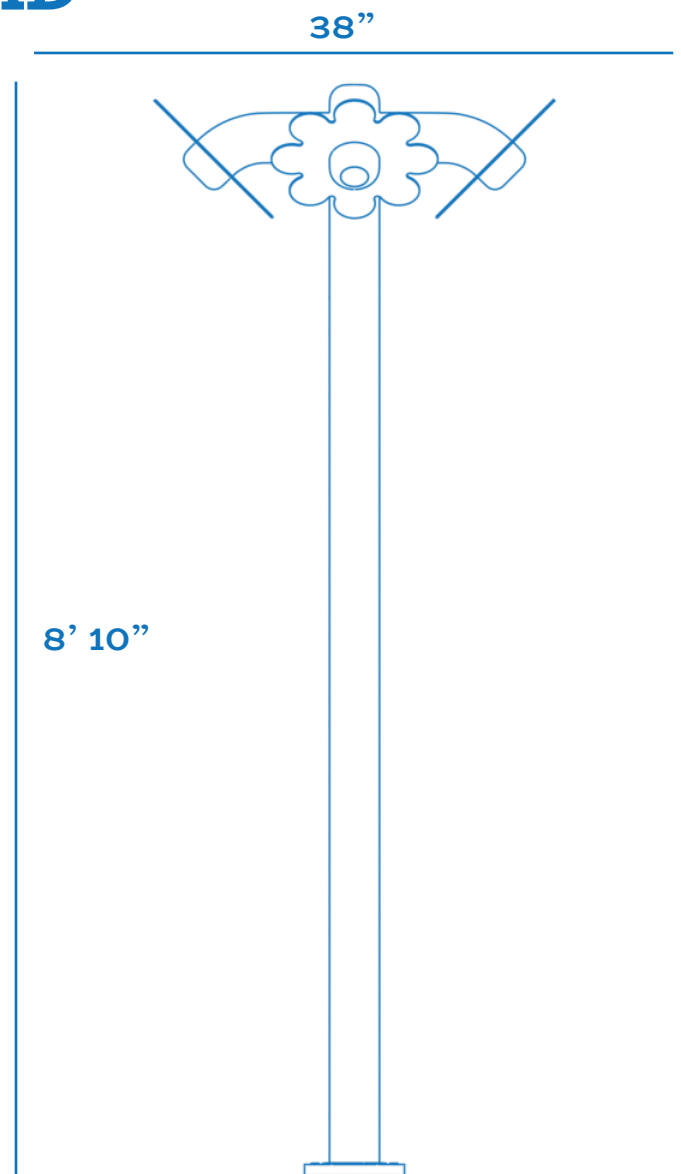

FLOWER SHOWERS

QUAD

MATERIALS
STAINLESS STEEL
ACRYLICS

PAINT
HIGH GLOSS
UV TREATED

POUNDS PER SQUARE INCH
MINIMUM 5 PSI

WATER USAGE
15-45 GPM

Unlike our dumping buckets, these FLOWER SHOWERS are a great way to refresh yourself without the onslaught of water encompassing your body. They are a delightful feature to add to any splash pad built by us because they are calm and collective. Flower Showers are fun features because of the ability to mix and match the numerous colors. Black and yellow, green and blue, purple and red, are just to name a few that you can pick from. Our Flower Showers are some of the best features to add to your water play features because they add the small contrast of usability than our different other options.