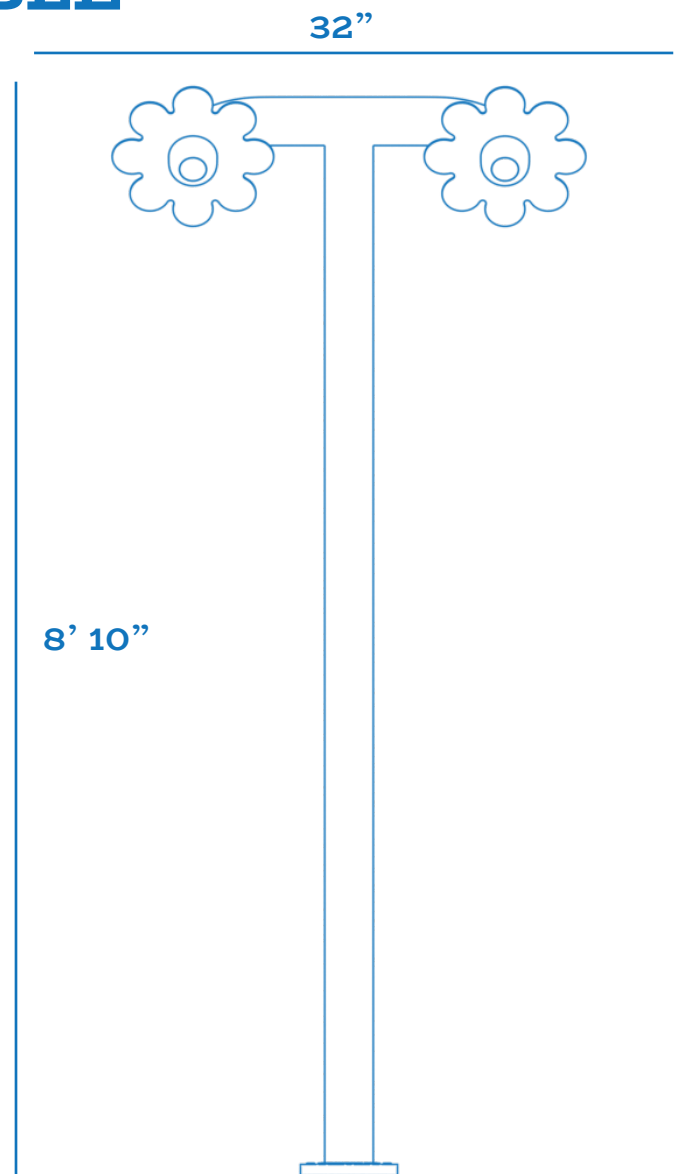

FLOWER SHOWERS

DOUBLE

MATERIALS
STAINLESS STEEL
ACRYLICS

PAINT
HIGH GLOSS
UV TREATED

POUNDS PER SQUARE INCH
MINIMUM 5 PSI

WATER USAGE
5-15 GPM

Unlike our dumping buckets, these FLOWER SHOWERS are a great way to refresh yourself without the onslaught of water encompassing your body. They are a delightful feature to add to any splash pad built by us because they are calm and collective. Flower Showers are fun features because of the ability to mix and match the numerous colors. Black and yellow, green and blue, purple and red, are just to name a few that you can pick from. Our Flower Showers are some of the best features to add to your water play features because they add the small contrast of usability than our different other options.