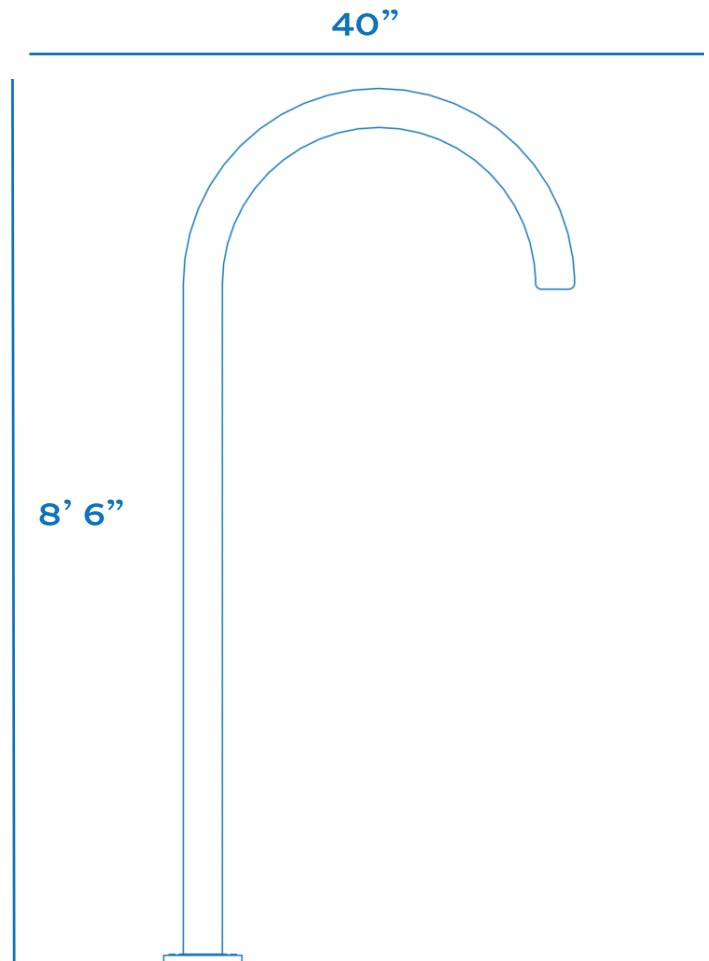

CANE SPRAYER

MATERIALS
STAINLESS STEEL

PAINT
HIGH GLOSS
UV TREATED

POUNDS PER SQUARE INCH
MINIMUM 5 PSI

WATER USAGE
10-30 GPM

There is nothing better than playing in the rain right? Well now you can do it all day long. Our custom splashpads are capable of giving you that feeling every day! We love these RAIN SHOWERS and you will too. They come in a large variety of colors and in sizes so don't think we can't make it for you, because we can. Our Rain Showers are one of the most real to life water play features that we manufacture. Most of the time, we will catch kids standing under these with their mouth open, just as if it were really raining.