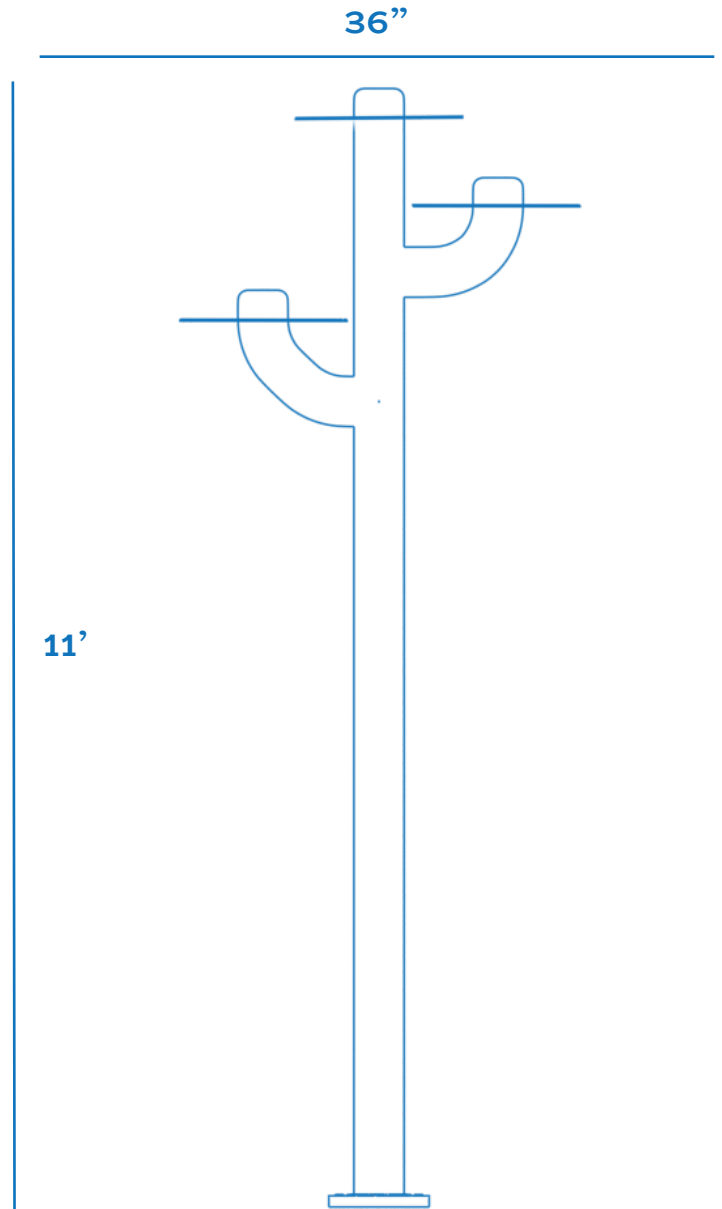

CACTUS SPRAYER

FULL

MATERIALS

STAINLESS STEEL
ACRYLIC

PAINT

HIGH GLOSS
UV TREATED

POUNDS PER SQUARE INCH
MINIMUM 20 PSI

WATER USAGE

10-50 GPM

CACTUS SPRAYERS can stand over 7 feet tall and disperse a fair amount of water. These Cactus Sprayers are a great water play feature to add to any splash pad. Not just because of their function but also for their look. This will add some personality to any splash pad and will look great beside our other water play features as well. We highly recommend this along with our dumping buckets and fire hydrants.